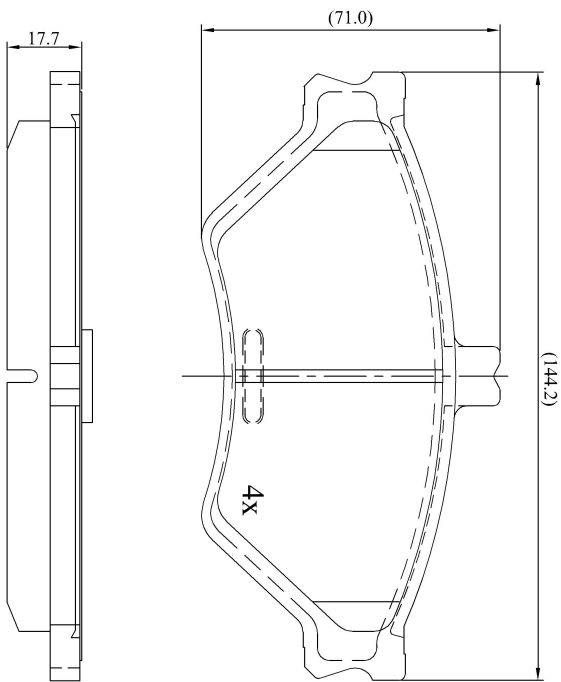

Make: FORD

Model: Crown Victoria Range

Part Number: ADB0769

Vehicle Manufacturing/Engine:

ADB0769

Specifications

Fitting Position	:	Front
Model Date	:	01/95->
Or. Caliper	:	
WVA	:	
FMSI	:	
Length	:	144.2
Width	:	71
Thickness	:	17.7