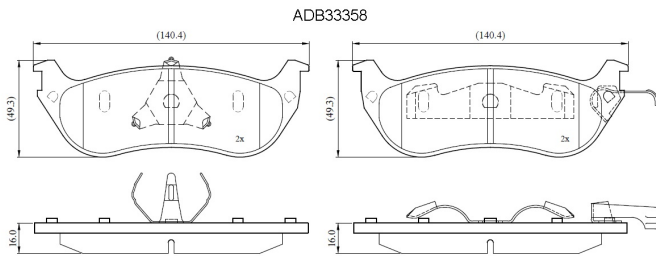

Make: FORD

Model: Crown Victoria

Part Number: ADB33358

Vehicle Manufacturing/Engine:

Specifications

Fitting Position	:	Rear
Model Date	:	96-02
Or. Caliper	:	
WVA	:	
FMSI	:	7555-D674
Length	:	140.4
Width	:	49.3

Thickness

:

16