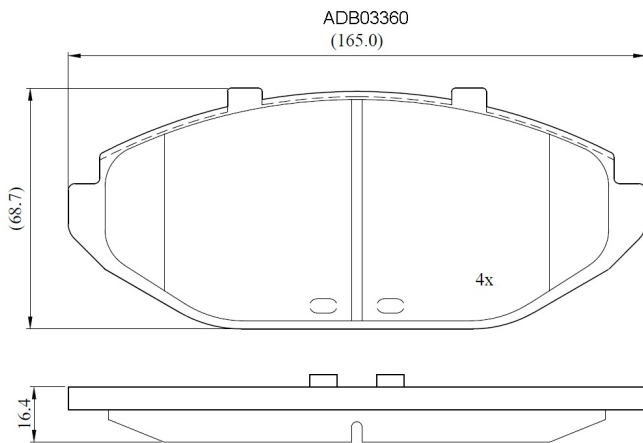

Make: FORD

Model: Crown Victoria

Part Number: ADB03360

Vehicle Manufacturing/Engine:

Specifications

Fitting Position	:	Front
Model Date	:	98-02
Or. Caliper	:	
WVA	:	

FMSI	:	7617-D748
Length	:	165
Width	:	68.7
Thickness	:	16.4