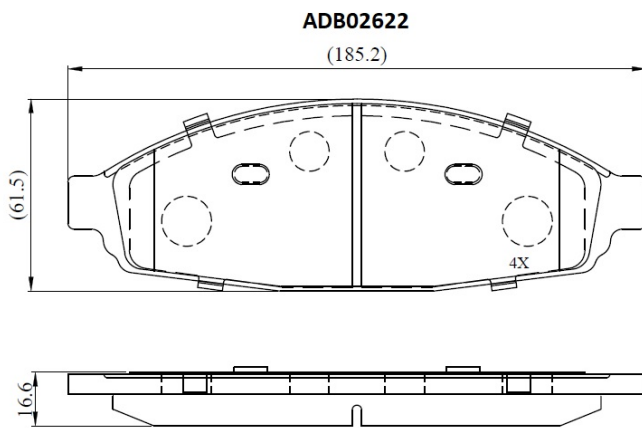

Make: FORD

Model: Crown

Part Number: ADB02622

Vehicle Manufacturing/Engine:

Specifications

Fitting Position	:	Front
Model Date	:	03-Nov
Or. Caliper	:	
WVA	:	

FMSI	:	D931
Length	:	185.2
Width	:	61.5
Thickness	:	16.6