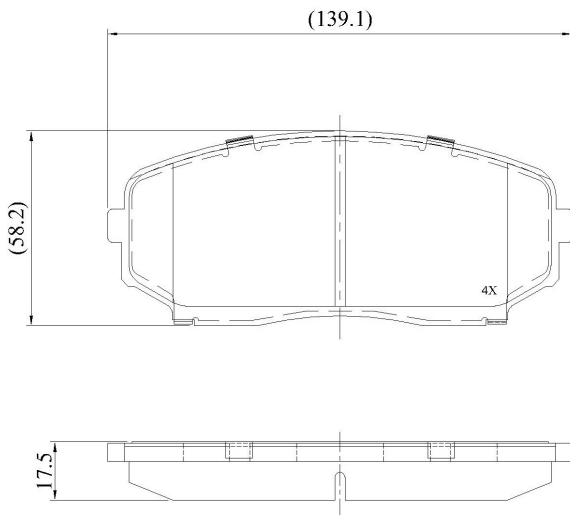

Make: FORD

Model: EDGE

Part Number: ADB01646

Vehicle Manufacturing/Engine:

ADB01646

Specifications

Fitting Position	:	Front
Model Date	:	06->

Or. Caliper	:	
WVA	:	
FMSI	:	
Length	:	139.2
Width	:	58.3
Thickness	:	17.5