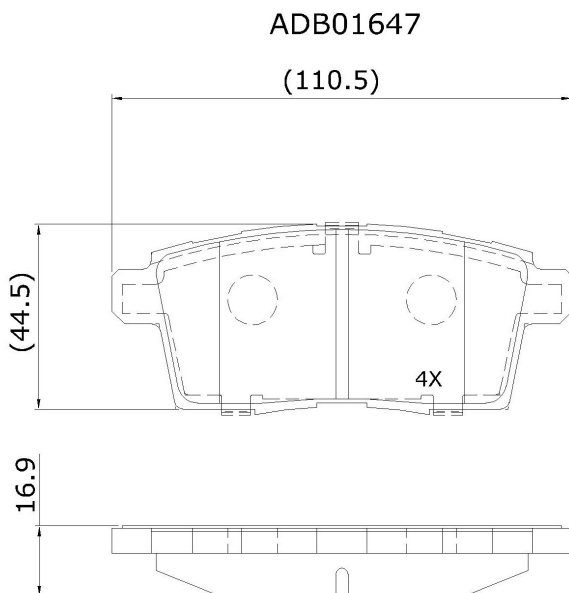

Make: FORD

Model: EDGE

Part Number: ADB01647

Vehicle Manufacturing/Engine:

Specifications

Fitting Position	:	Rear
Model Date	:	06->

Or. Caliper	:	
WVA	:	
FMSI	:	
Length	:	110.6
Width	:	44.6
Thickness	:	18