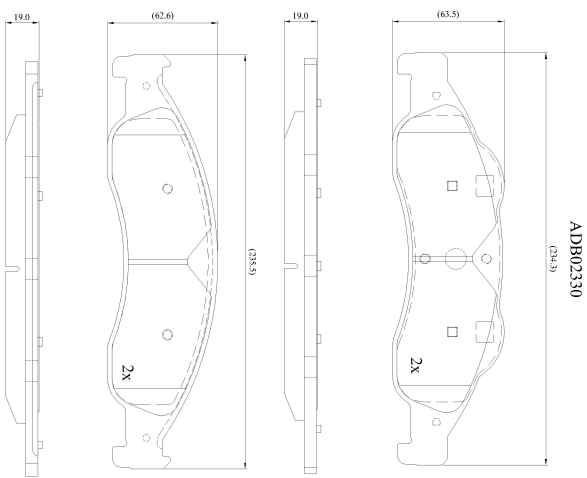

Make: FORD

Model: Expedition

Part Number: ADB02330

Vehicle Manufacturing/Engine:

Specifications

Fitting Position	:	Front
Model Date	:	14->
Or. Caliper	:	
WVA	:	
FMSI	:	
Length	:	234.30/235.50
Width	:	63.50/62.60
Thickness	:	19