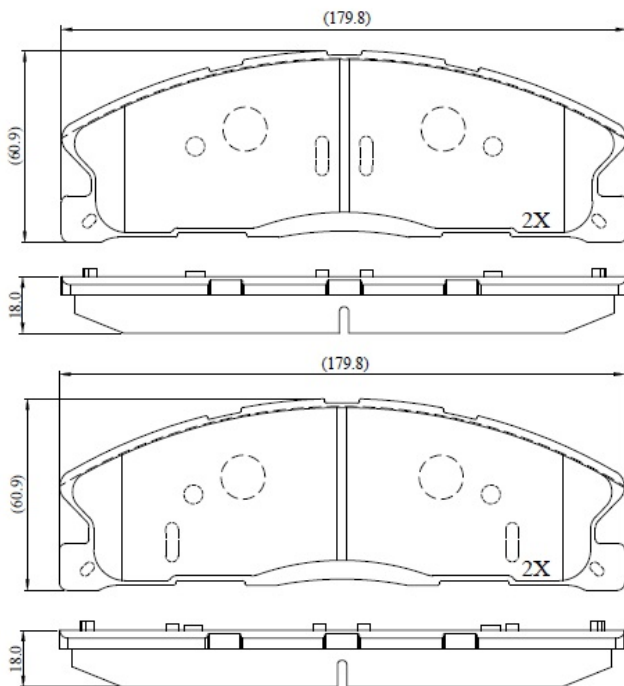

Make: FORD

Model: Explorer

Part Number: ADB02634

Vehicle Manufacturing/Engine:

ADB02634

Specifications

Fitting Position	:	Front
Model Date	:	13-
Or. Caliper	:	
WVA	:	
FMSI	:	D1611
Length	:	179.8
Width	:	60.9
Thickness	:	18