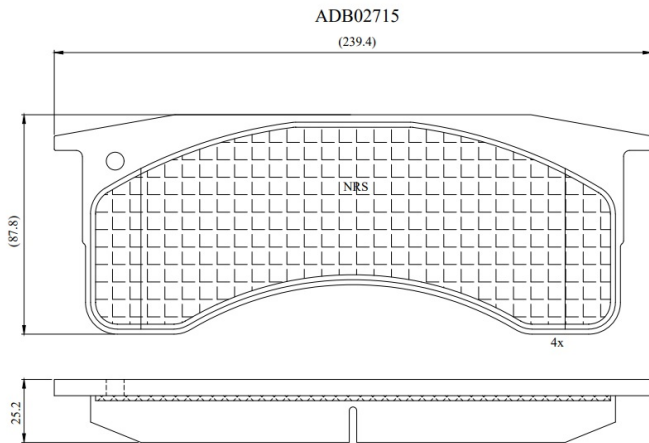

Make: FORD

Model: F750 Super Duty,

Part Number: ADB02715

Vehicle Manufacturing/Engine:

Specifications

Fitting Position	:	Front
Model Date	:	00-03
Or. Caliper	:	
WVA	:	

FMSI	:	7636-D769
Length	:	
Width	:	
Thickness	:	