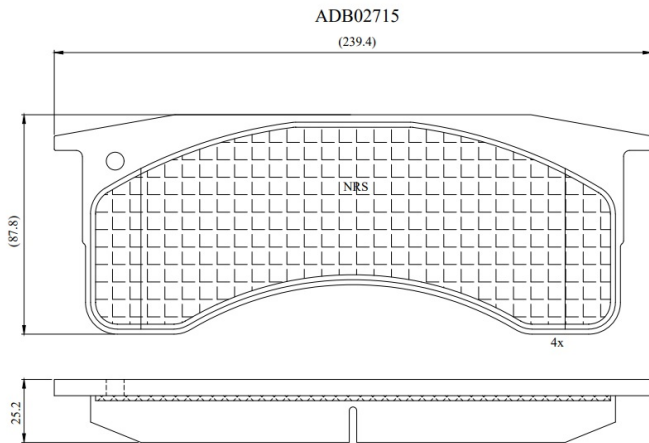

Make: FORD

Model: F750

Part Number: ADB02715

Vehicle Manufacturing/Engine:

Specifications

Fitting Position	:	Front
Model Date	:	00-03
Or. Caliper	:	
WVA	:	

FMSI	:	7636-D769
Length	:	
Width	:	
Thickness	:	