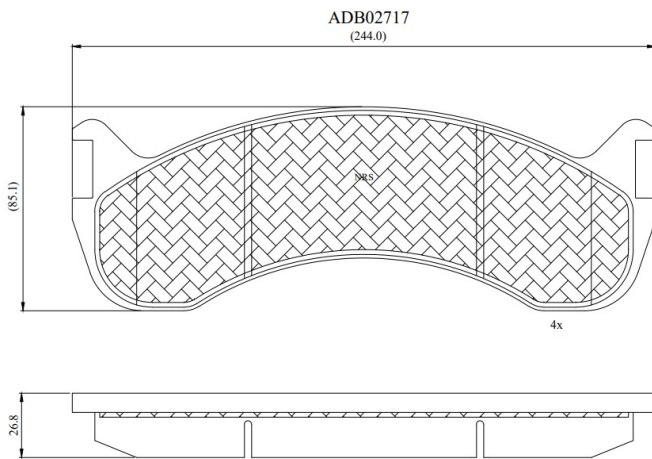

Make: FORD

Model: F750

Part Number: ADB02717

Vehicle Manufacturing/Engine:

Specifications

Fitting Position	:	Front
Model Date	:	07-Aug
Or. Caliper	:	
WVA	:	

FMSI	:	D786A
Length	:	
Width	:	
Thickness	:	