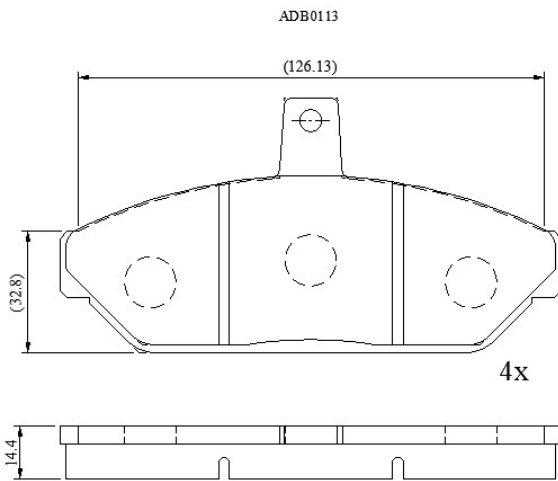

Make: FORD

Model: Falcon/ Fairlane Range

Part Number: ADB0113

Vehicle Manufacturing/Engine:

Specifications

Fitting Position	:	Front
Model Date	:	01/93->

Or. Caliper	:	
WVA	:	
FMSI	:	
Length	:	135.8
Width	:	68.8
Thickness	:	14.4