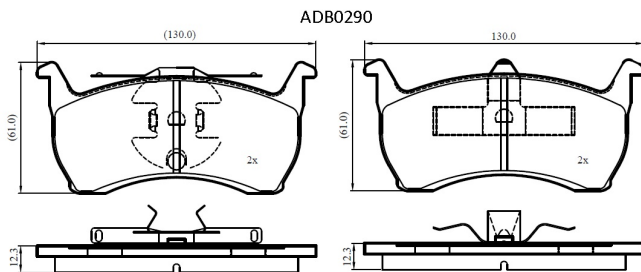

Make: FORD

Model: Falcon/ Fairlane Range

Part Number: ADB0290

Vehicle Manufacturing/Engine:

Specifications

Fitting Position	:	Rear
Model Date	:	11/88-02/92
Or. Caliper	:	
WVA	:	
FMSI	:	
Length	:	130
Width	:	61

Thickness

:

12.3