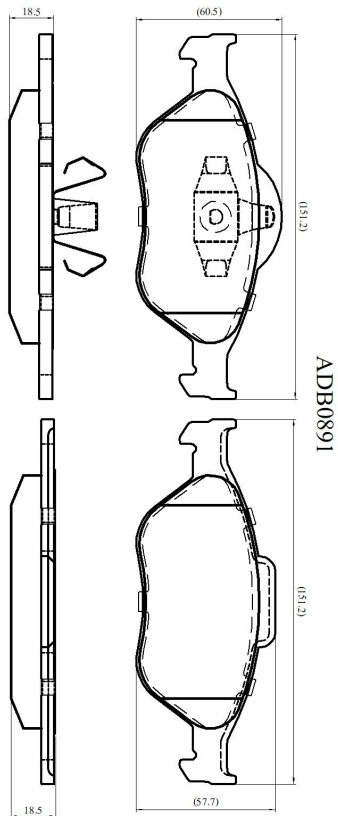

Make: FORD

Model: Fiesta 2000

Part Number: ADB0891

Vehicle Manufacturing/Engine:

Specifications

Fitting Position	:	Front
Model Date	:	02/00->

Or. Caliper	:	Ate
WVA	:	23202
FMSI	:	
Length	:	151.2
Width	:	60.5/57.7
Thickness	:	18