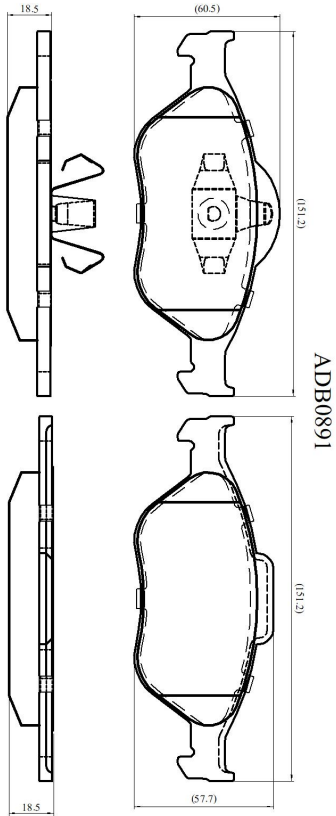

Make: FORD

Model: Fiesta 2000

Part Number: ADB0891

Vehicle Manufacturing/Engine:

Specifications

Fitting Position	:	Front
Model Date	:	02/00->

Or. Caliper	:	Ate
WVA	:	23202
FMSI	:	
Length	:	151.2
Width	:	60.5/57.7
Thickness	:	18