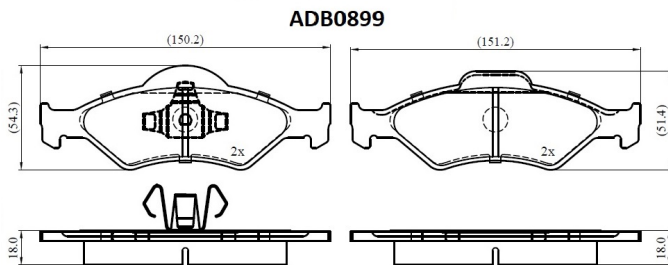

Make: FORD

Model: Fiesta 2000

Part Number: ADB0899

Vehicle Manufacturing/Engine:

Specifications

Fitting Position	:	Front
Model Date	:	02/00->
Or. Caliper	:	Ate
WVA	:	23200
FMSI	:	
Length	:	150.2/151.2
Width	:	51.4/54.3

Thickness

:

18