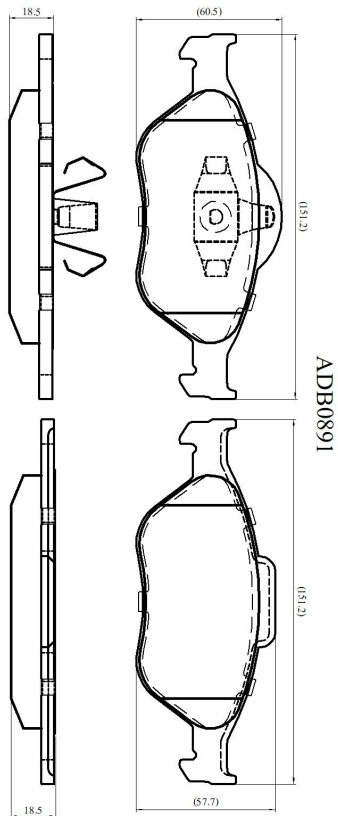

Make: FORD

Model: Fiesta IV (JA_JB) 1.25 16V Hatchback

Part Number: ADB0891

Vehicle Manufacturing/Engine:

Specifications

Fitting Position	:	Front
Model Date	:	08/95-01/02

Or. Caliper	:	Ate
WVA	:	23202
FMSI	:	
Length	:	151.2
Width	:	60.5/57.7
Thickness	:	18