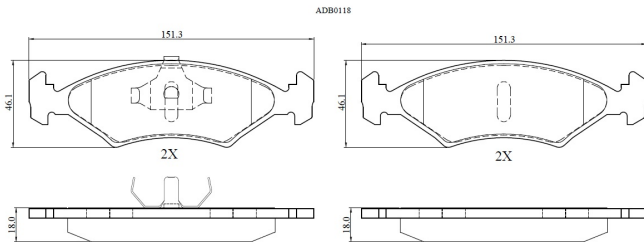

Make: FORD

Model: Fiesta Mk II (83->89)

Part Number: ADB0118

Vehicle Manufacturing/Engine:

Specifications

Fitting Position	:	Front
Model Date	:	08/83-04/89
Or. Caliper	:	Ate
WVA	:	20753
FMSI	:	
Length	:	151.3
Width	:	46.3

Thickness

:

18