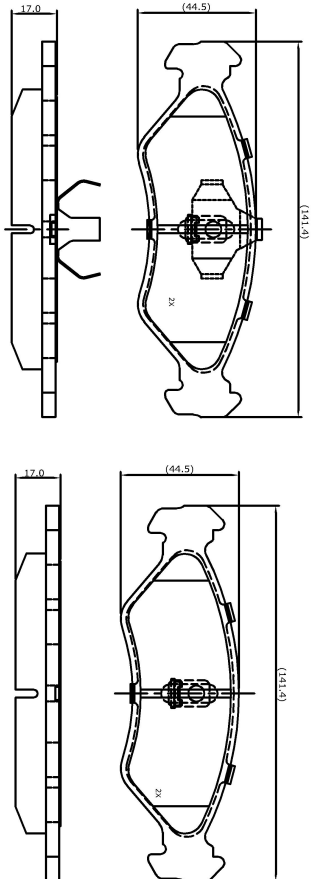

Make: FORD

Model: Fiesta Mk III (89->95)

Part Number: ADB0502

Vehicle Manufacturing/Engine:

ADB0502

Specifications

Fitting Position	:	Front
Model Date	:	04/89-01/95
Or. Caliper	:	Ate
WVA	:	21202
FMSI	:	
Length	:	141.4
Width	:	44.5
Thickness	:	17