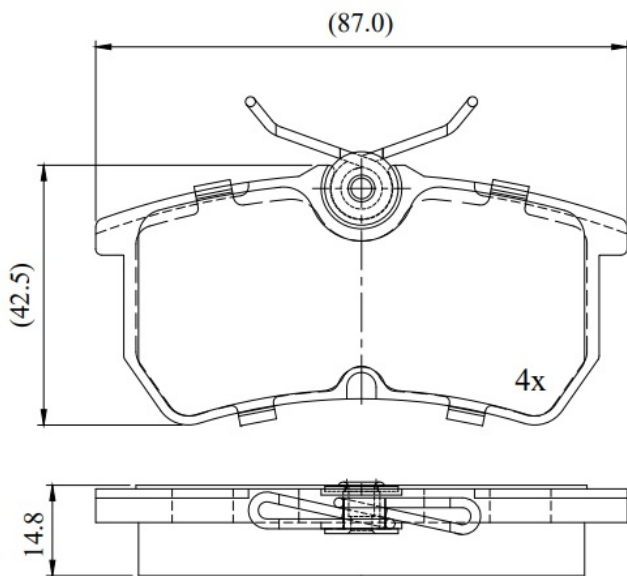

Make: FORD

Model: FIESTA Saloon

Part Number: ADB02914

Vehicle Manufacturing/Engine:

ADB02914

Specifications

Fitting Position

:

Rear

Model Date	:	2015-
Or. Caliper	:	
WVA	:	23353
FMSI	:	
Length	:	87
Width	:	42.5
Thickness	:	14.8