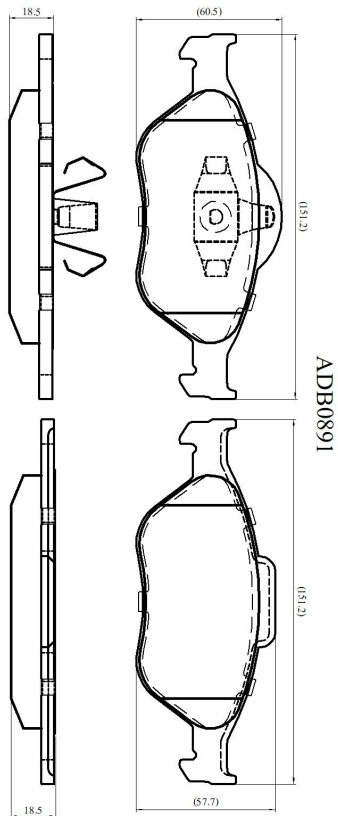

Make: FORD

Model: Fiesta V (JH_) 1.25 16V Hatchback

Part Number: ADB0891

Vehicle Manufacturing/Engine:

Specifications

Fitting Position	:	Front
Model Date	:	03/03->

Or. Caliper	:	Ate
WVA	:	23202
FMSI	:	
Length	:	151.2
Width	:	60.5/57.7
Thickness	:	18