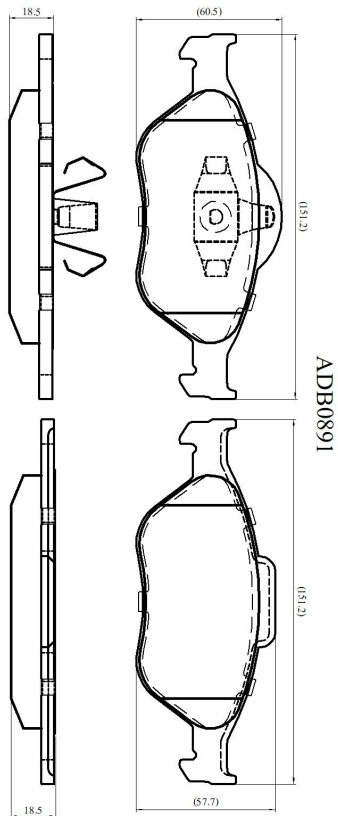

Make: FORD

Model: Fiesta Van / Courier (00->)

Part Number: ADB0891

Vehicle Manufacturing/Engine:

Specifications

Fitting Position	:	Front
Model Date	:	02/00->

Or. Caliper	:	Ate
WVA	:	23202
FMSI	:	
Length	:	151.2
Width	:	60.5/57.7
Thickness	:	18