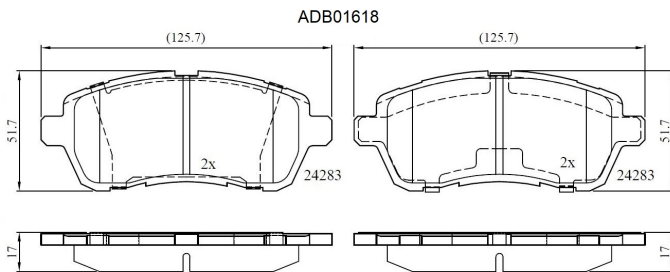

Make: FORD

Model: Fiesta VI 1.25, 1.4

Part Number: ADB01618

Vehicle Manufacturing/Engine:

Specifications

Fitting Position	:	Front
Model Date	:	10/08->
Or. Caliper	:	Lucas
WVA	:	24283
FMSI	:	
Length	:	125.7
Width	:	51.7

Thickness : 17