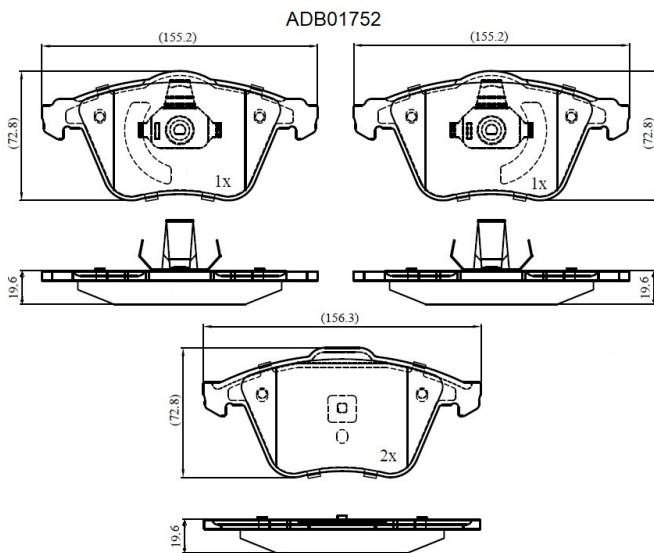

Make: FORD

Model: Focus 2.5 RS, 2.5 ST

Part Number: ADB01752

Vehicle Manufacturing/Engine:

Specifications

Fitting Position	:	Front
Model Date	:	10/05->

Or. Caliper	:	Ate
WVA	:	2,38,01,23,912
FMSI	:	
Length	:	155.3/156.3
Width	:	73
Thickness	:	19.6