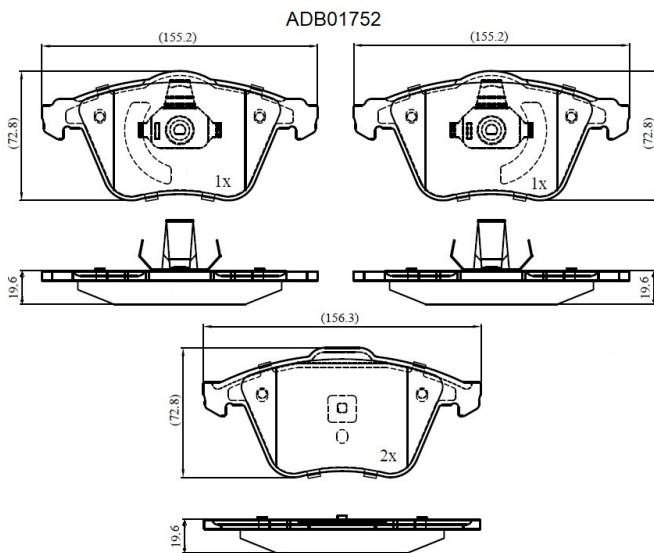

Make: FORD

Model: Focus 2.5 RS 500

Part Number: ADB01752

Vehicle Manufacturing/Engine:

Specifications

Fitting Position	:	Front
Model Date	:	05/10->

Or. Caliper	:	Ate
WVA	:	2,38,01,23,912
FMSI	:	
Length	:	155.3/156.3
Width	:	73
Thickness	:	19.6