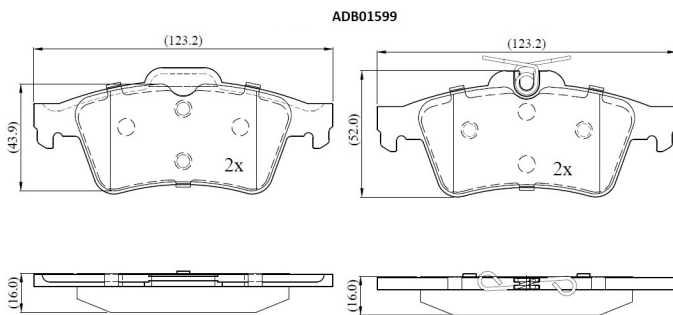

Make: FORD

Model: FOCUS C-MAX

Part Number: ADB01599

Vehicle Manufacturing/Engine:

Specifications

Fitting Position	:	Rear
Model Date	:	10/03->
Or. Caliper	:	Ate
WVA	:	2,41,36,24,137
FMSI	:	
Length	:	123.2

Width	:	52
Thickness	:	16