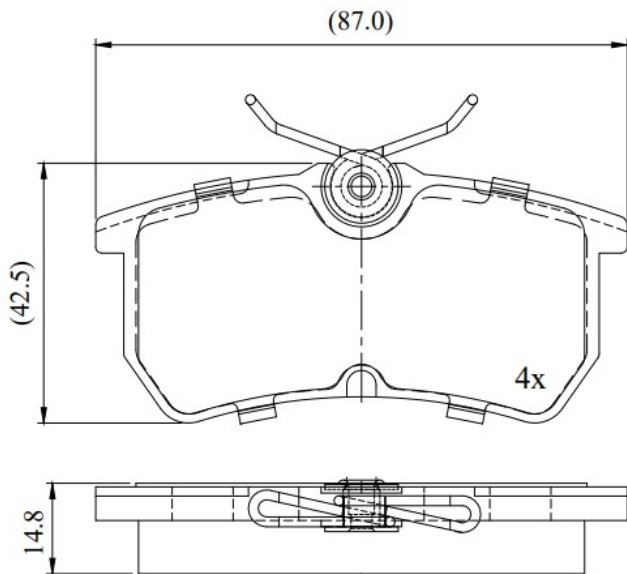

Make: FORD

Model: FOCUS I Estate Van

Part Number: ADB02914

Vehicle Manufacturing/Engine:

ADB02914

Specifications

Fitting Position

:

Rear

Model Date	:	1999-2005
Or. Caliper	:	
WVA	:	23353
FMSI	:	
Length	:	87
Width	:	42.5
Thickness	:	14.8