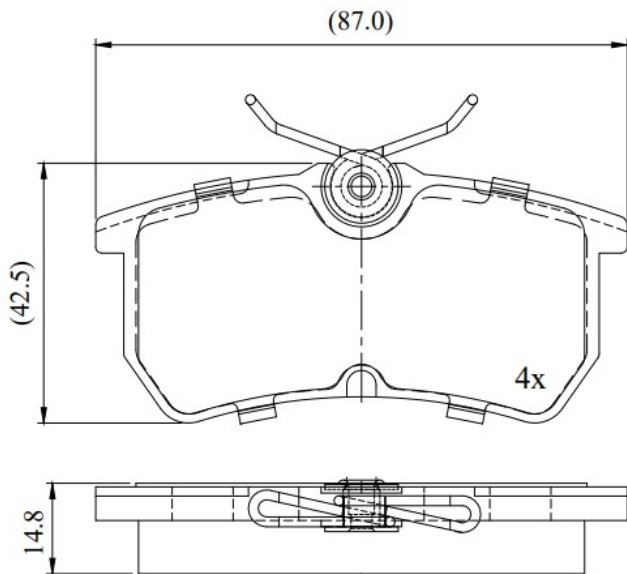

Make: FORD

Model: FOCUS I Estate Van

Part Number: ADB02914

Vehicle Manufacturing/Engine:

ADB02914

Specifications

Fitting Position

:

Rear

Model Date	:	2001-2005
Or. Caliper	:	
WVA	:	23353
FMSI	:	
Length	:	87
Width	:	42.5
Thickness	:	14.8