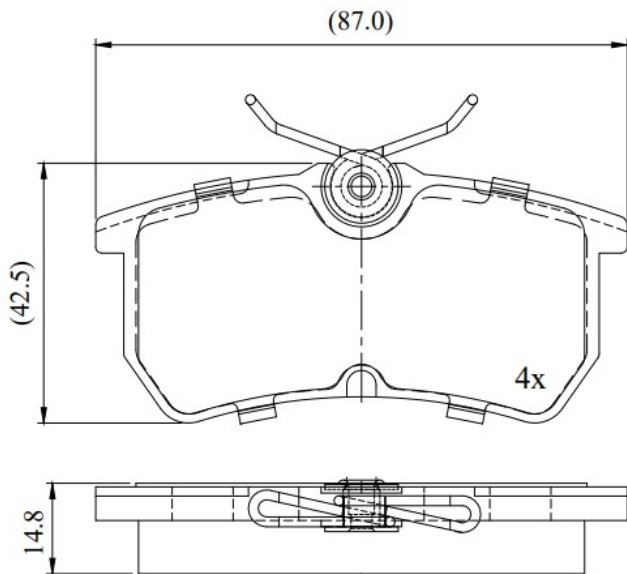

Make: FORD

Model: FOCUS I Estate Van

Part Number: ADB02914

Vehicle Manufacturing/Engine:

ADB02914

Specifications

Fitting Position

:

Rear

Model Date	:	1998-2005
Or. Caliper	:	
WVA	:	23353
FMSI	:	
Length	:	87
Width	:	42.5
Thickness	:	14.8