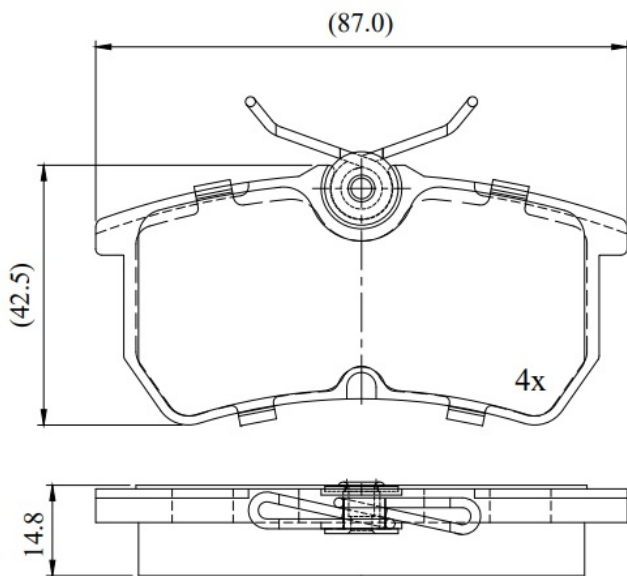

Make: FORD

Model: FOCUS I Saloon

Part Number: ADB02914

Vehicle Manufacturing/Engine:

ADB02914

Specifications

Fitting Position

:

Rear

Model Date	:	1999-20044
Or. Caliper	:	
WVA	:	23353
FMSI	:	
Length	:	87
Width	:	42.5
Thickness	:	14.8