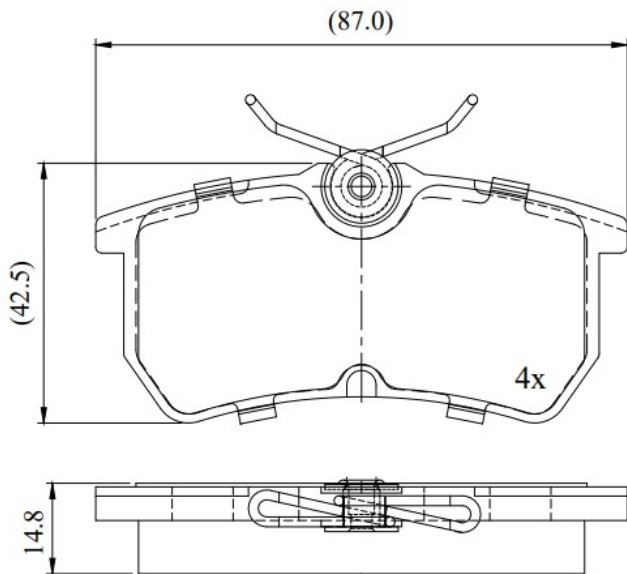

Make: FORD

Model: FOCUS I Saloon

Part Number: ADB02914

Vehicle Manufacturing/Engine:

ADB02914

Specifications

Fitting Position

:

Rear

| | | |
|--------------------|---|-----------|
| Model Date | : | 1999-2004 |
| Or. Caliper | : | |
| WVA | : | 23353 |
| FMSI | : | |
| Length | : | 87 |
| Width | : | 42.5 |
| Thickness | : | 14.8 |