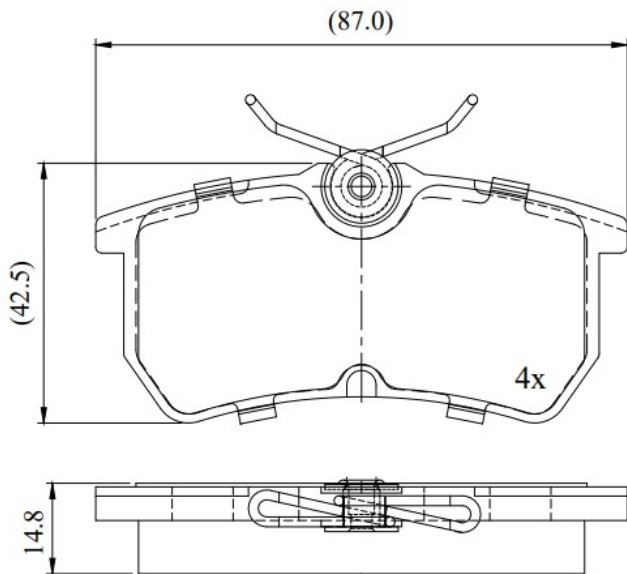

Make: FORD

Model: FOCUS I Saloon

Part Number: ADB02914

Vehicle Manufacturing/Engine:

ADB02914

Specifications

Fitting Position

:

Rear

Model Date	:	2001-2005
Or. Caliper	:	
WVA	:	23353
FMSI	:	
Length	:	87
Width	:	42.5
Thickness	:	14.8