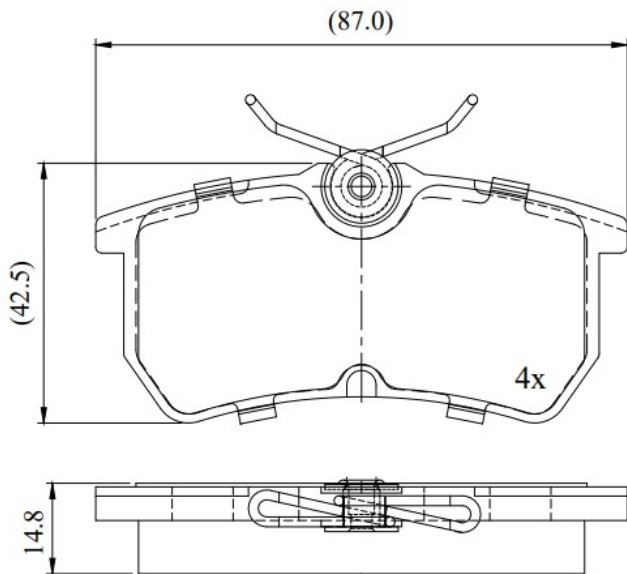

Make: FORD

Model: FOCUS I

Part Number: ADB02914

Vehicle Manufacturing/Engine:

ADB02914

Specifications

Fitting Position

:

Rear

Model Date	:	1998-1991
Or. Caliper	:	
WVA	:	23353
FMSI	:	
Length	:	87
Width	:	42.5
Thickness	:	14.8