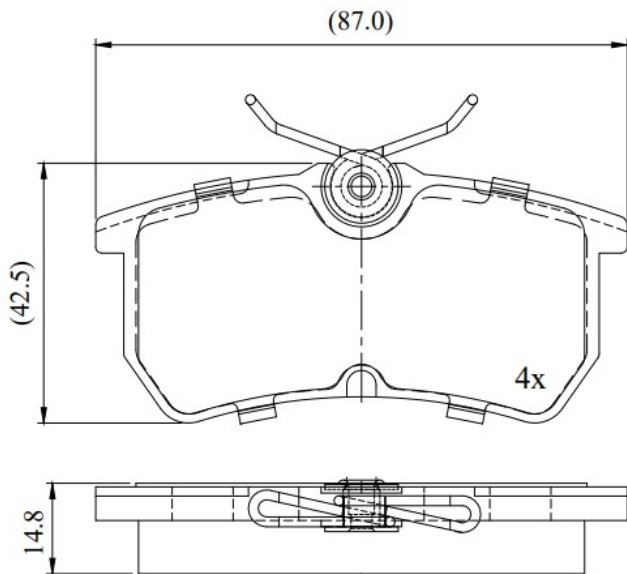

Make: FORD

Model: FOCUS I

Part Number: ADB02914

Vehicle Manufacturing/Engine:

ADB02914

Specifications

Fitting Position

:

Rear

Model Date	:	2001-2004
Or. Caliper	:	
WVA	:	23353
FMSI	:	
Length	:	87
Width	:	42.5
Thickness	:	14.8