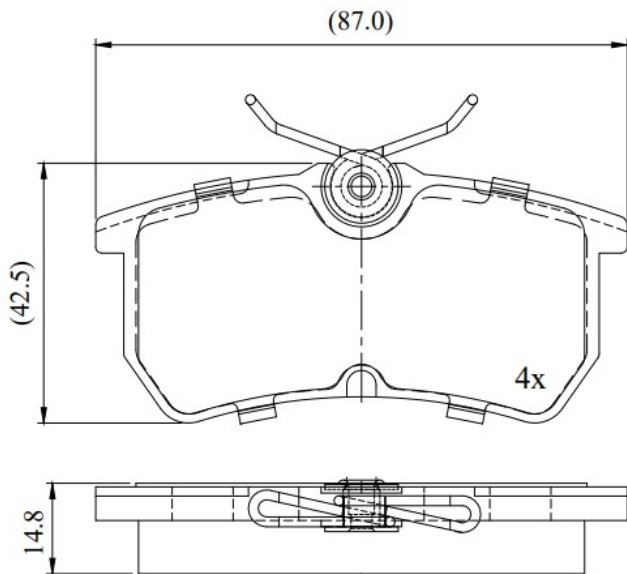

Make: FORD

Model: FOCUS I

Part Number: ADB02914

Vehicle Manufacturing/Engine:

ADB02914

Specifications

Fitting Position

:

Rear

Model Date	:	1998-2004
Or. Caliper	:	
WVA	:	23353
FMSI	:	
Length	:	87
Width	:	42.5
Thickness	:	14.8