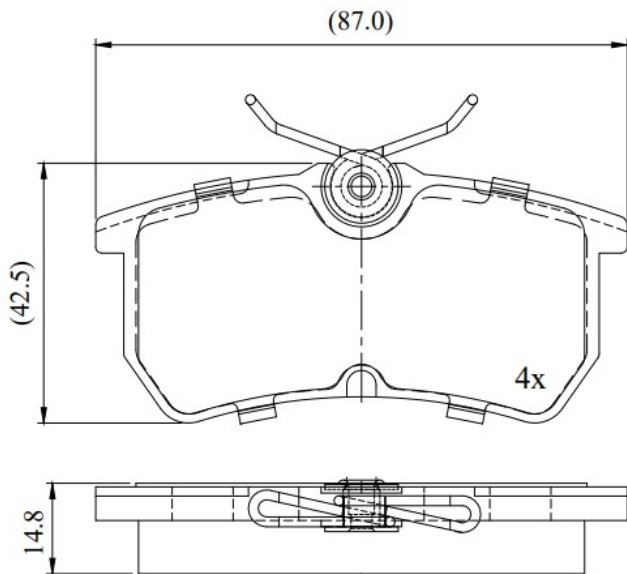

Make: FORD

Model: FOCUS I

Part Number: ADB02914

Vehicle Manufacturing/Engine:

ADB02914

Specifications

Fitting Position

:

Rear

Model Date	:	2002-2004
Or. Caliper	:	
WVA	:	23353
FMSI	:	
Length	:	87
Width	:	42.5
Thickness	:	14.8