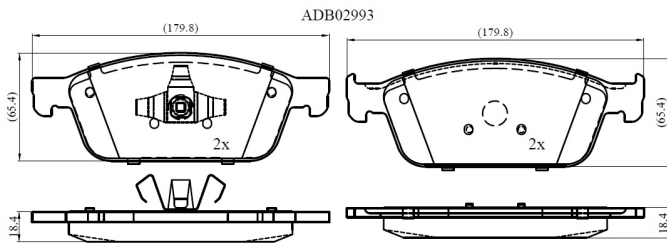

Make: FORD

Model: FOCUS III Saloon

Part Number: ADB02993

Vehicle Manufacturing/Engine:

Specifications

Fitting Position	:	Front
Model Date	:	2014-
Or. Caliper	:	
WVA	:	25736
FMSI	:	
Length	:	
Width	:	

Thickness