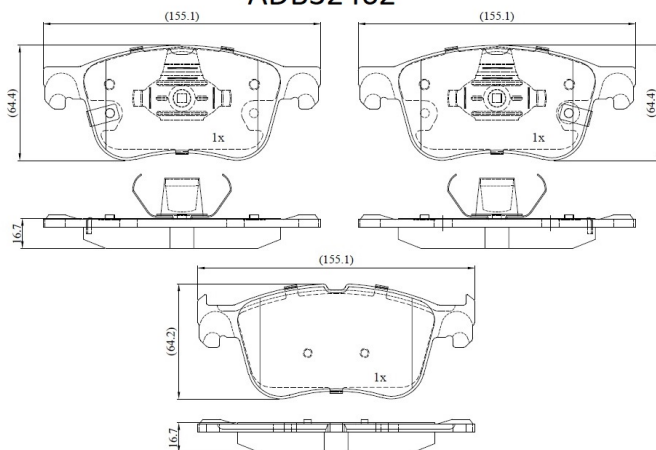

Make: FORD

Model: FOCUS IV Saloon

Part Number: ADB32462

Vehicle Manufacturing/Engine:

ADB32462

Specifications

Fitting Position	:	Front
Model Date	:	2018-
Or. Caliper	:	

WVA	:	20,55,62,05,58,20,559
FMSI	:	
Length	:	155.3
Width	:	64.3
Thickness	:	16.7