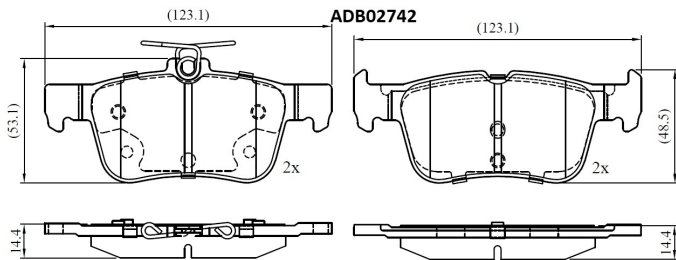

Make: FORD

Model: FOCUS IV Saloon

Part Number: ADB02742

Vehicle Manufacturing/Engine:

Specifications

Fitting Position	:	Rear
Model Date	:	2018-
Or. Caliper	:	
WVA	:	2,25,31,22,231
FMSI	:	
Length	:	123.1
Width	:	48.7,53.5

Thickness : 14.4