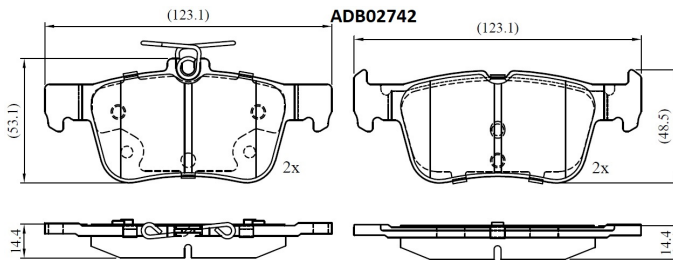

Make: FORD

Model: FOCUS IV Saloon

Part Number: ADB02742

Vehicle Manufacturing/Engine:

Specifications

Fitting Position	:	Rear
Model Date	:	2018-
Or. Caliper	:	
WVA	:	2,25,31,22,231
FMSI	:	
Length	:	123.1
Width	:	48.7,53.5

Thickness

:

14.4