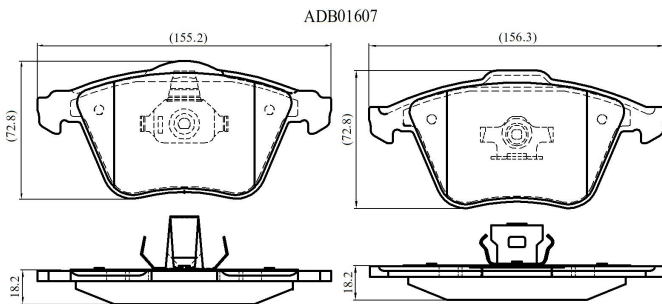

Make: FORD

Model: Focus

Part Number: ADB01607

Vehicle Manufacturing/Engine:

Specifications

Fitting Position	:	Front
Model Date	:	06->
Or. Caliper	:	Ate

WVA	:	2,38,01,23,912
FMSI	:	
Length	:	155.2/156.3
Width	:	72.8
Thickness	:	18.2