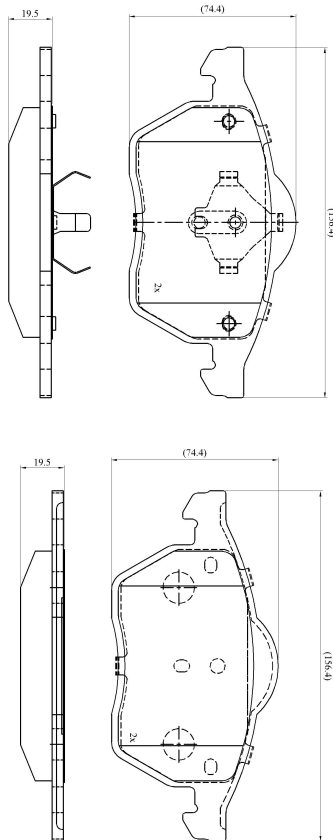

Make: FORD

Model: Galaxy (-> 05/00)

Part Number: ADB0715

Vehicle Manufacturing/Engine:

ADB0715

Specifications

| | | |
|-------------------------|---|-------------|
| Fitting Position | : | Front |
| Model Date | : | 01/94-05/00 |
| Or. Caliper | : | Ate |
| WVA | : | 21848 |
| FMSI | : | |
| Length | : | 156.4 |
| Width | : | 74.4/74.5 |
| Thickness | : | 19.5 |