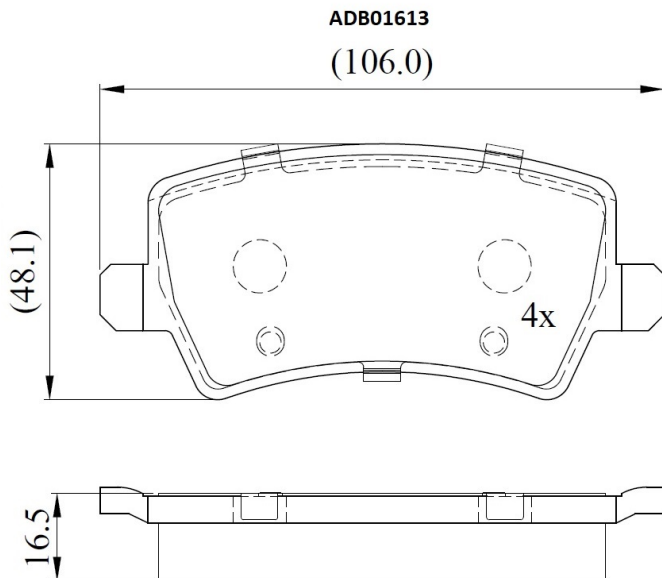

Make: FORD

Model: Galaxy 2.0 FFV

Part Number: ADB01613

Vehicle Manufacturing/Engine:

Specifications

Fitting Position	:	Rear
Model Date	:	03/08->

Or. Caliper	:	
WVA	:	24496
FMSI	:	
Length	:	106
Width	:	48.1
Thickness	:	16.5