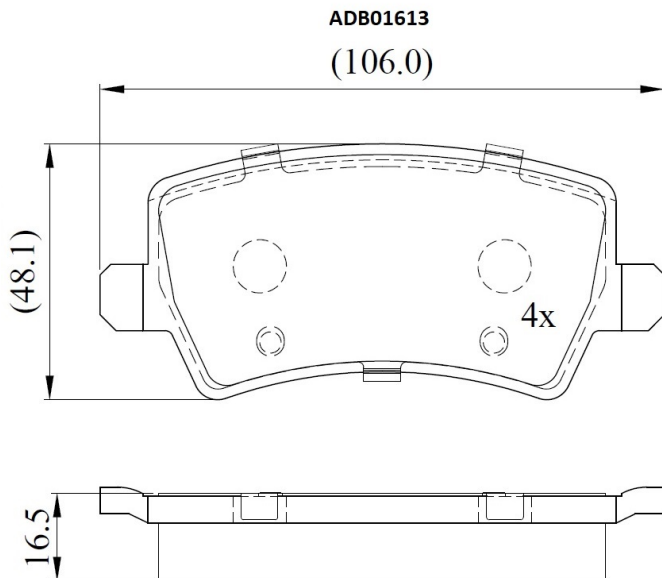

Make: FORD

Model: Galaxy 2.0 TDCi

Part Number: ADB01613

Vehicle Manufacturing/Engine:

Specifications

Fitting Position	:	Rear
Model Date	:	06/06->

Or. Caliper	:	
WVA	:	24496
FMSI	:	
Length	:	106
Width	:	48.1
Thickness	:	16.5