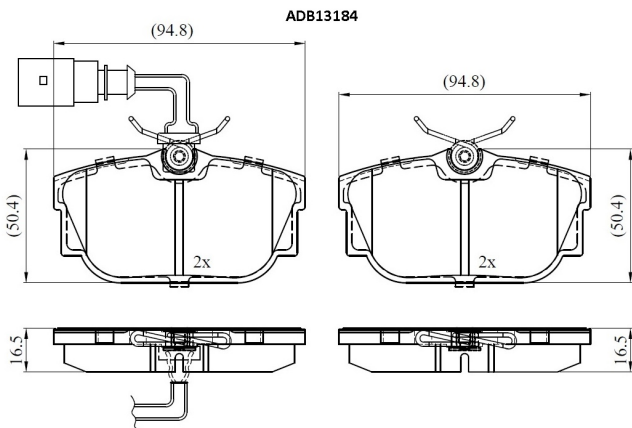

Make: FORD

Model: GALAXY I

Part Number: ADB13184

Vehicle Manufacturing/Engine:

Specifications

Fitting Position	:	Rear
Model Date	:	2000-2006
Or. Caliper	:	
WVA	:	23446

FMSI	:	
Length	:	94.8
Width	:	50.4
Thickness	:	16.5