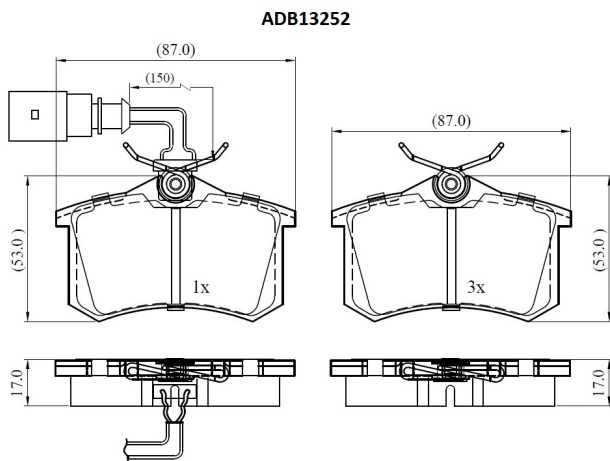

Make: FORD

Model: GALAXY I

Part Number: ADB13252

Vehicle Manufacturing/Engine:

Specifications

Fitting Position	:	Rear
Model Date	:	1997-2006
Or. Caliper	:	

WVA	:	23554
FMSI	:	
Length	:	87
Width	:	53
Thickness	:	17