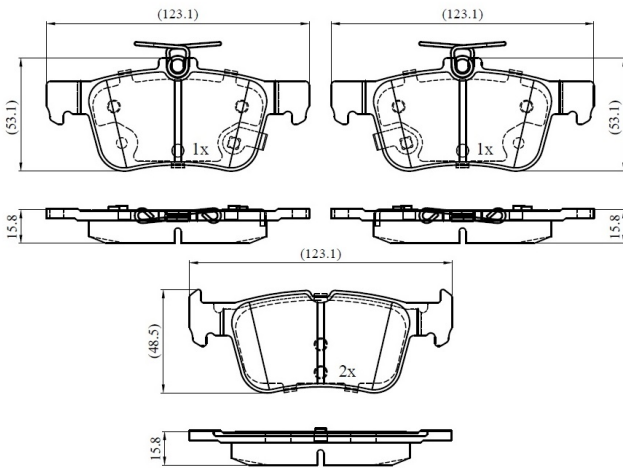

Make: FORD

Model: GALAXY III

Part Number: ADB33236

Vehicle Manufacturing/Engine:

ADB33236

Specifications

Fitting Position	:	Rear
Model Date	:	2018-

Or. Caliper	:	
WVA	:	22231
FMSI	:	
Length	:	123.1
Width	:	53.1/48.5
Thickness	:	15.8