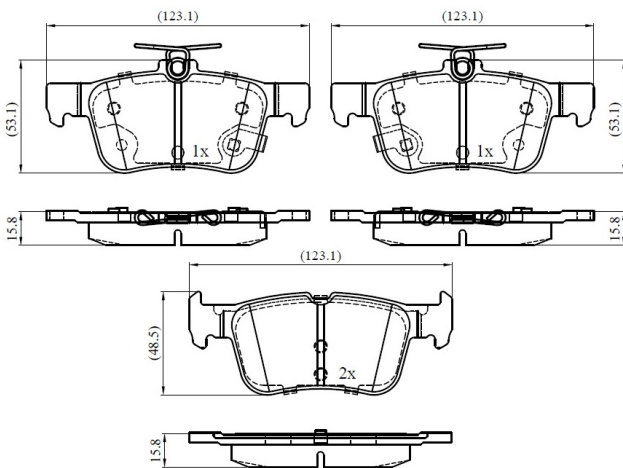

Make: FORD

Model: GALAXY III

Part Number: ADB33236

Vehicle Manufacturing/Engine:

ADB33236

Specifications

Fitting Position	:	Rear
Model Date	:	2015-

Or. Caliper	:	
WVA	:	22231
FMSI	:	
Length	:	123.1
Width	:	53.1/48.5
Thickness	:	15.8