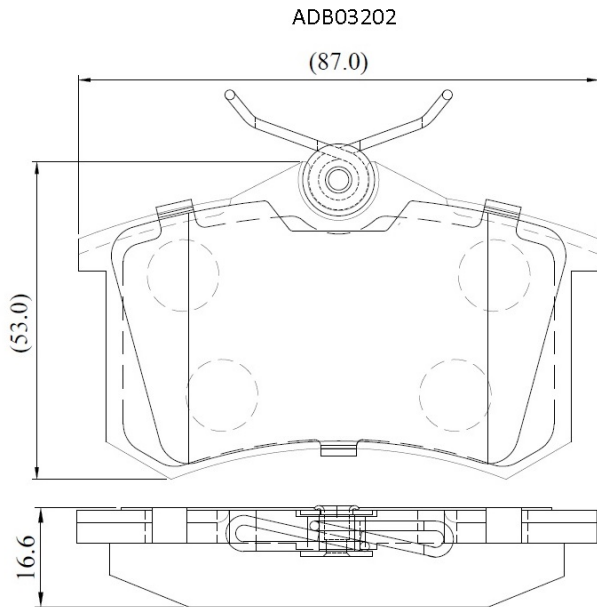

Make: FORD

Model: GALAXY MK I VAN

Part Number: ADB03202

Vehicle Manufacturing/Engine:

Specifications

Fitting Position

:

Rear

Model Date	:	1996-2006
Or. Caliper	:	
WVA	:	23554
FMSI	:	
Length	:	87
Width	:	53
Thickness	:	16.6