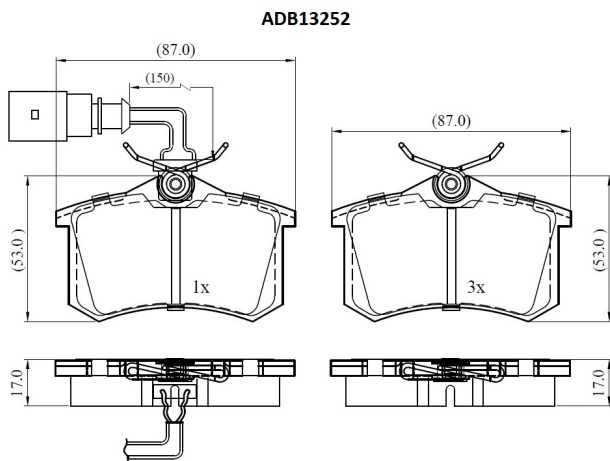

Make: FORD

Model: GALAXY MK I VAN

Part Number: ADB13252

Vehicle Manufacturing/Engine:

Specifications

Fitting Position	:	Rear
Model Date	:	2000-2006
Or. Caliper	:	

WVA	:	23554
FMSI	:	
Length	:	87
Width	:	53
Thickness	:	17